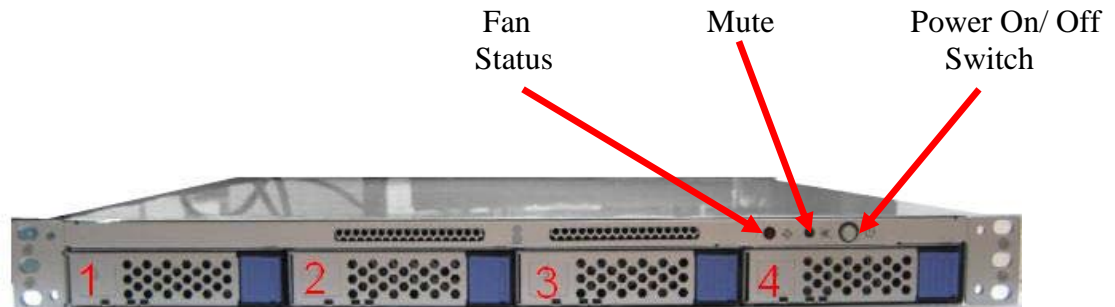

## Quick reference hand sheet for iR4MIS

- Power On / Off Switch : The switch to turn On/ Off the system
- Fan 1,2 : Fan Modules
- SFF8088 : Connection for MiniSAS 8088 connector
- Fan Status : Fan failed indicator
- Mute : Alarm Mute