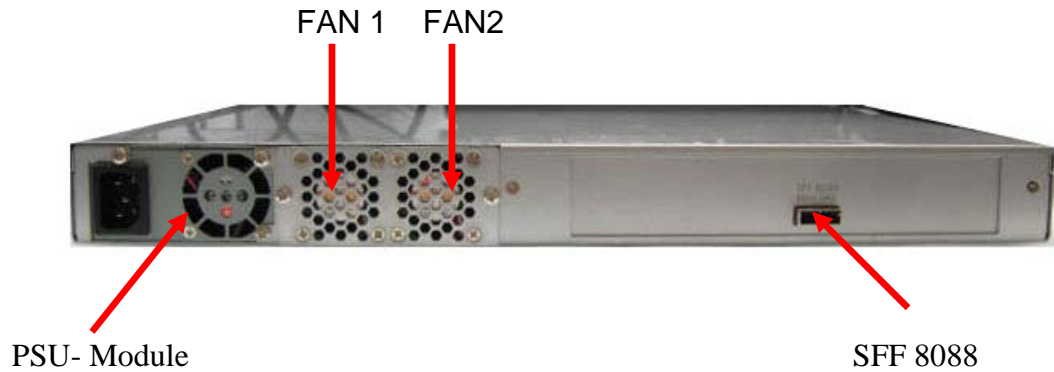

## Quick reference hand sheet for iR4MIS

- Power On / Off Switch : The switch to turn On/ Off the system
- Fan 1,2 : Fan Modules
- SFF8088 : Connection for MiniSAS 8088 connector
- Fan Status : Fan failed indicator
- Mute : Alarm Mute