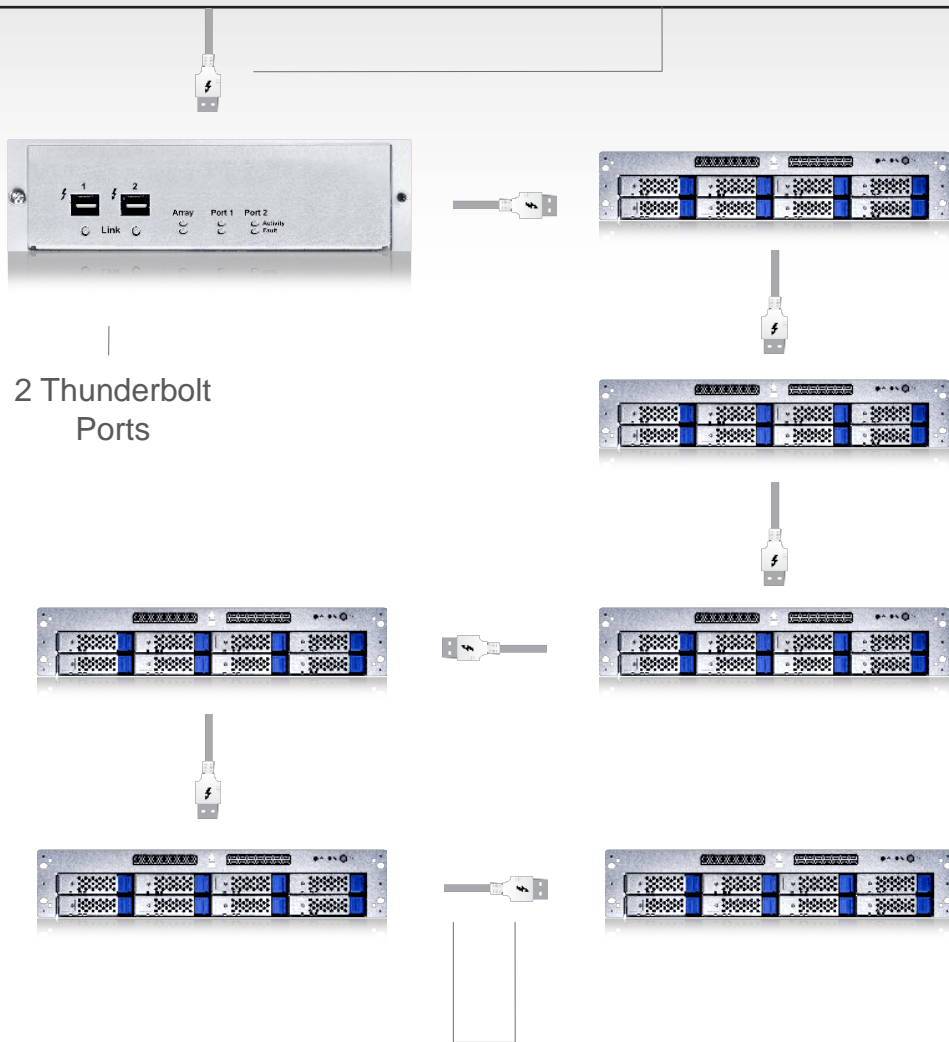

### Front View

Fan Status Light      Power Status Light

### Back View

Power Connector

2 Thunderbolt Ports

Power Switch

Built-in RAID

Silent Cooling Fans

**Thunderbolt Cable**  
Daisy Chain up to 6 units.<sup>7</sup>

2 Thunderbolt  
Ports