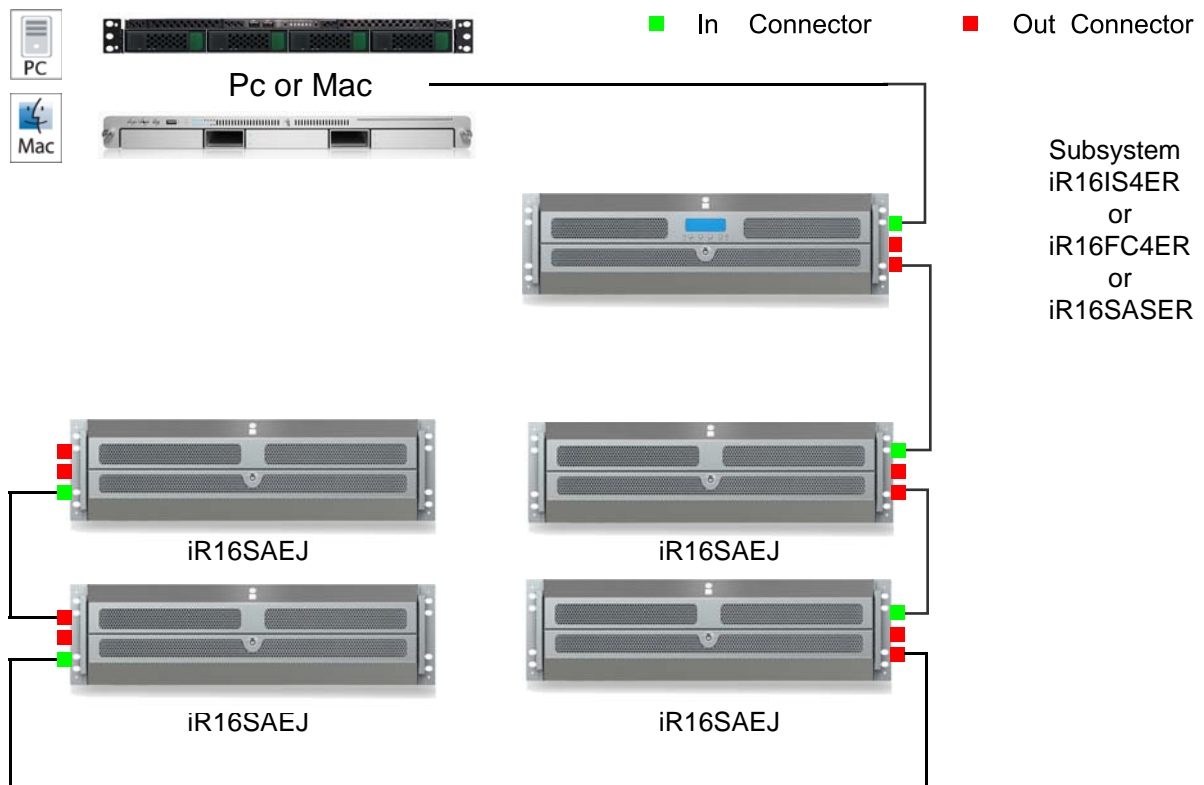

Host and Drive Connection

- Two 3Gb SAS 4-lane wide ports
- One 3Gb SAS 4-lane wide port for down link
- Supports up to 16 SAS / SATA drives
- 6Gb SAS drive supported
- Up to 4 JBODs can be cascaded, plus iStoragePro RAID subsystem up to total 80 disks

Applicaton Diagram

iStoragePro™ Headquarters

20 Odyssey Irvine, CA 92618, USA | TEL: 1-800-272-0062 FAX: 949.679.1573 | www.istoragepro.com | info@istoragepro.com

© Copyright 2009 CI DESIGN. CI DESIGN and iStoragePro are registered trademarks of Commercial and Industrial Design Co., Inc. All rights reserved. Other products, trademarks, and company names used in this publication are for identification purpose only and may be trade names of their respective companies. Information in this document is provided in connection with CI DESIGN products. All products, dates, specifications, features, and figures specified are preliminary based on current expectations, and subject to change without notice.