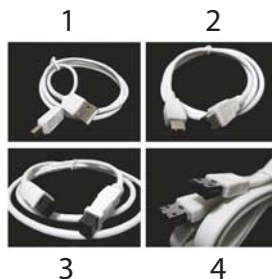

iStoragePro Dock View Specifications:

Model Number:	iT2DOCKV01T	iT2DOCKV02T	iT2DOCKV04T
Capacity	1TB (Raw Capacity)	2TB(Raw Capacity)	4TB (Raw Capacity)
Enclosure Type	Tower Array	Tower Array	Tower Array
Array Type	RAID Drive	RAID Drive	RAID Drive
Number of Disks	2 x 3.5" disks	2 x 3.5" disks	2 x 3.5" disks
Disk Interface	3Gb/s SATA II	3Gb/s SATA II	3Gb/s SATA II
Host Interface	USB / FireWire / eSATA	USB / FireWire / eSATA	USB / FireWire / eSATA
Cooling	Active Heatsink & Cooling Fan	Active Heatsink & Cooling Fan	Active Heatsink & Cooling Fan
Supported OS	Mac OSX Windows	Mac OSX Windows	Mac OSX Windows
Power Supply	Universal AC Adapter	Universal AC Adapter	Universal AC Adapter
Package Dim. (LxWxH)	12.50"x7.60"x6.80"	12.50"x7.60"x6.80"	12.50"x7.60"x6.80"
Weight	10 lbs	10 lbs	10 lbs
Warranty	3 Years Limited	3 Years Limited	3 Years Limited

Standard Items - Included:

- (1) USB, (1) FireWire 400, (1) FireWire 800, (1) eSATA
1. USB 2.0 Cable (1)
  2. FireWire 400 Cable (1)
  3. FireWire 800 Cable (1)
  4. eSATA Cable (1)

- (1) iStoragePro Dock View 2 X 3.5" RAID Drive
2. Dock View RAID Drive
   - Power Adapter
   - Product Guide CD