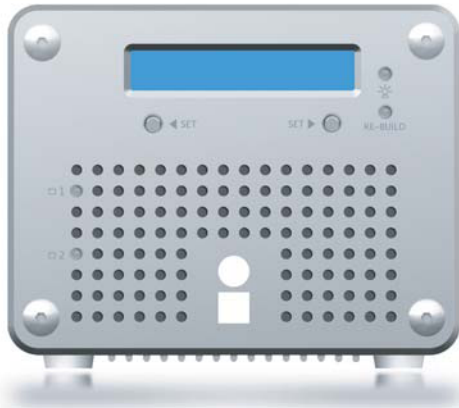

2 Bay, 3.5" USB/FireWire/eSATA RAID Drive with LCD View

## Key Features

- Capacity up to 4TB
- Multi-interface: USB, FireWire and eSATA
- RAID 0 or 1 data protected drive
- LCD View for precision monitoring
- Supports 3.5" SATA II drives
- Heat sink and cooling fan to ensure data integrity and reliability
- Universal AC power adapter
- Unique Design: Aluminum finished enclosure
- MAC OS X, Windows Vista/XP (Windows XP limited to 2 TB)
- 3 Year Limited Warranty

## Product Overview

The iStoragePro Dock View RAID drive is the perfect storage solution for traveling business people: portable and stylish for today's lifestyle. The Dock View is equipped with a quad interface, offering simple connectivity by providing USB 2.0, FireWire 400, FireWire800 and eSATA ports in a single unit. This efficient interface simplifies setup and is cost effective without compromising performance & protection. The drive can write at speeds up to 80 MB/sec. This is one of the coolest and sleekest creative media storage solutions of the 21st century.

## Audio / Video Application

The iStoragePro Dock View RAID drive is designed with a finished aluminum enclosure and is equipped with a studio-style low noise fan module to ensure data integrity, reliability and to reduce noise interference. The Dock View is a perfect tower storage device that allows users to backup any file type, including personal data, music MP3s, high-resolution video, digital photos and Apple Time Machine system backup application. The Dock View can operate anywhere in the world with easy connection to your host computer via USB, FireWire or an eSATA interface.