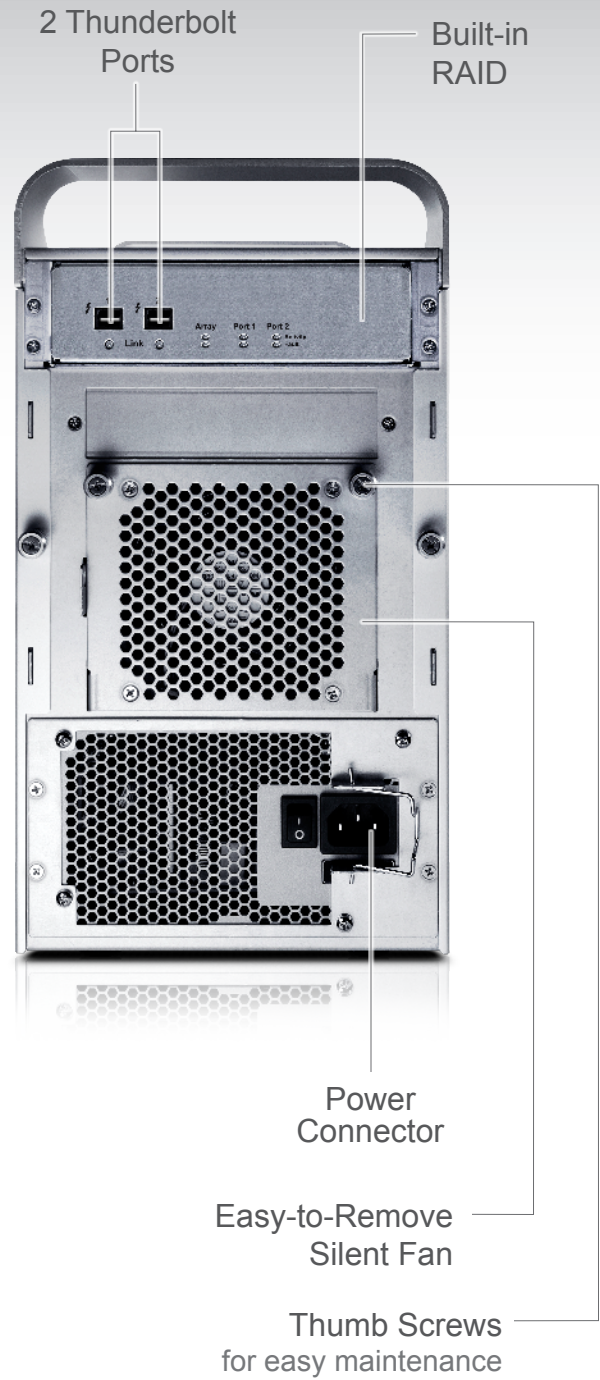

## What's Included

Tower Storage Enclosure

Accessories Kit

1 x A/C Power Cable

8 x Removable Drive Trays

(Thunderbolt Cable sold separately)

Front View

Back View