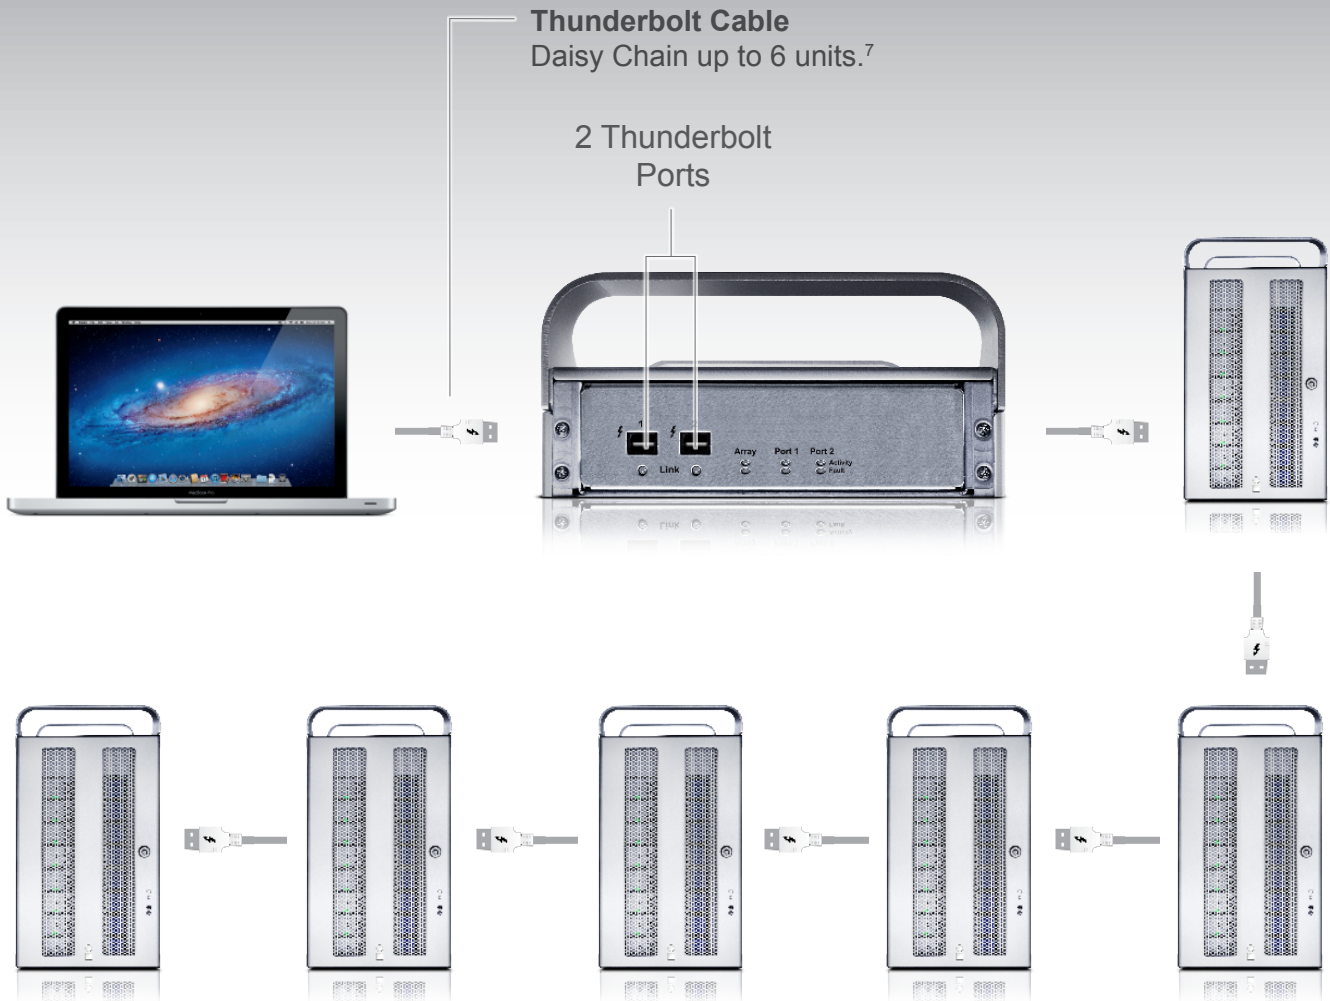

## What's Included

Tower Storage Enclosure

Accessories Kit

1 x A/C Power Cable

8 x Removable Drive Trays

(Thunderbolt Cable sold separately)

Front View

Back View