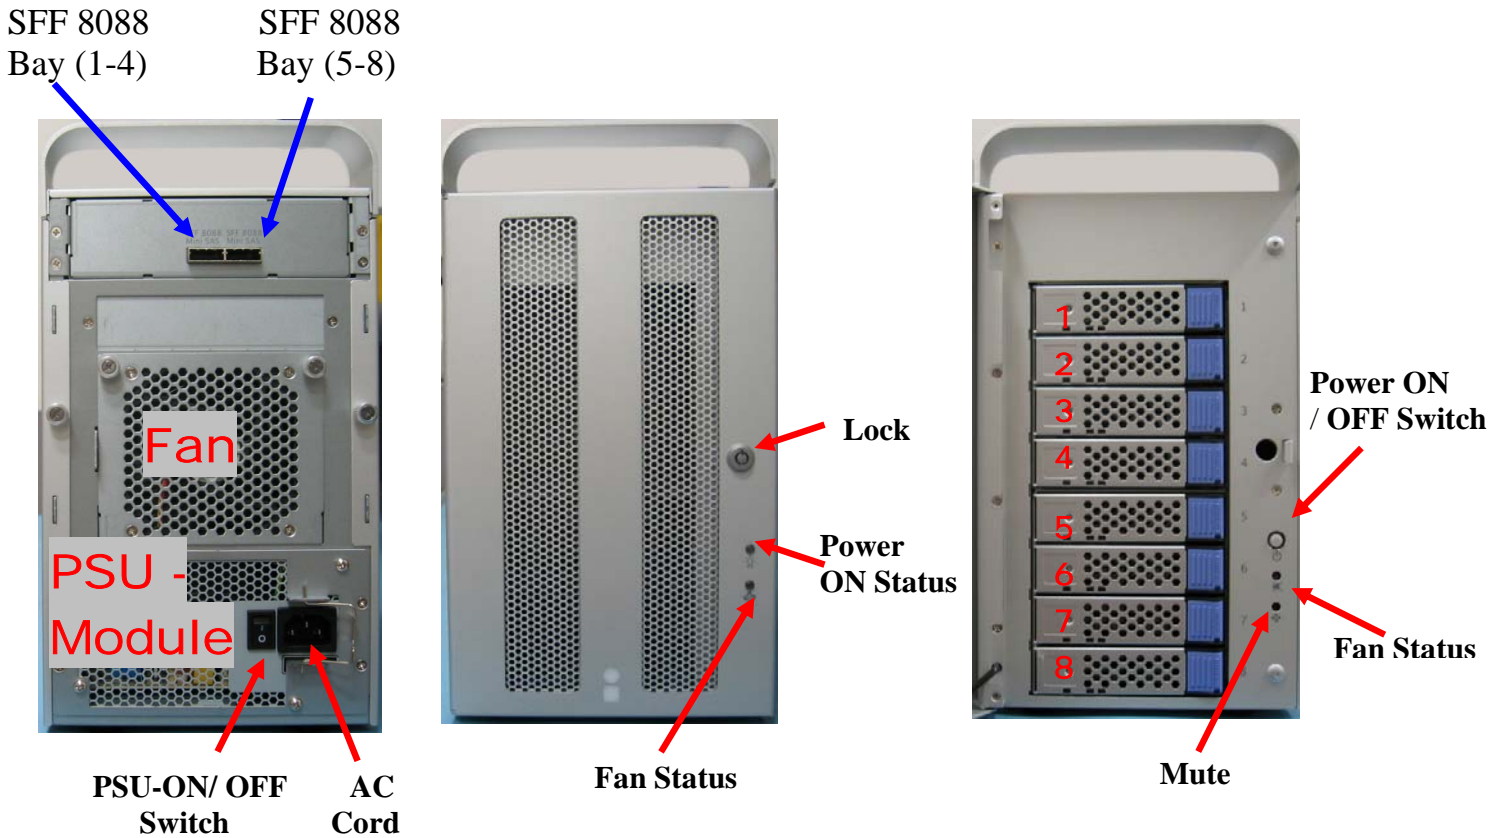

## Quick reference hand sheet for iT8MIS00T-A

- SFF 8088 : Connection for MiniSAS 8088 connector
- Fan : Fan Module
- PSU-ON/ OFF Switch : Switch to turn On/ Off the PSU- Module
- AC Cord : For power cord connection
- Lock : Lock to prevent unauthorized access
- Power ON Status : Power On indicator
- Fan Status : Fan failed indicator
- Power ON / OFF Switch : Switch to turn On/ Off the system
- Mute : Alarm Mute