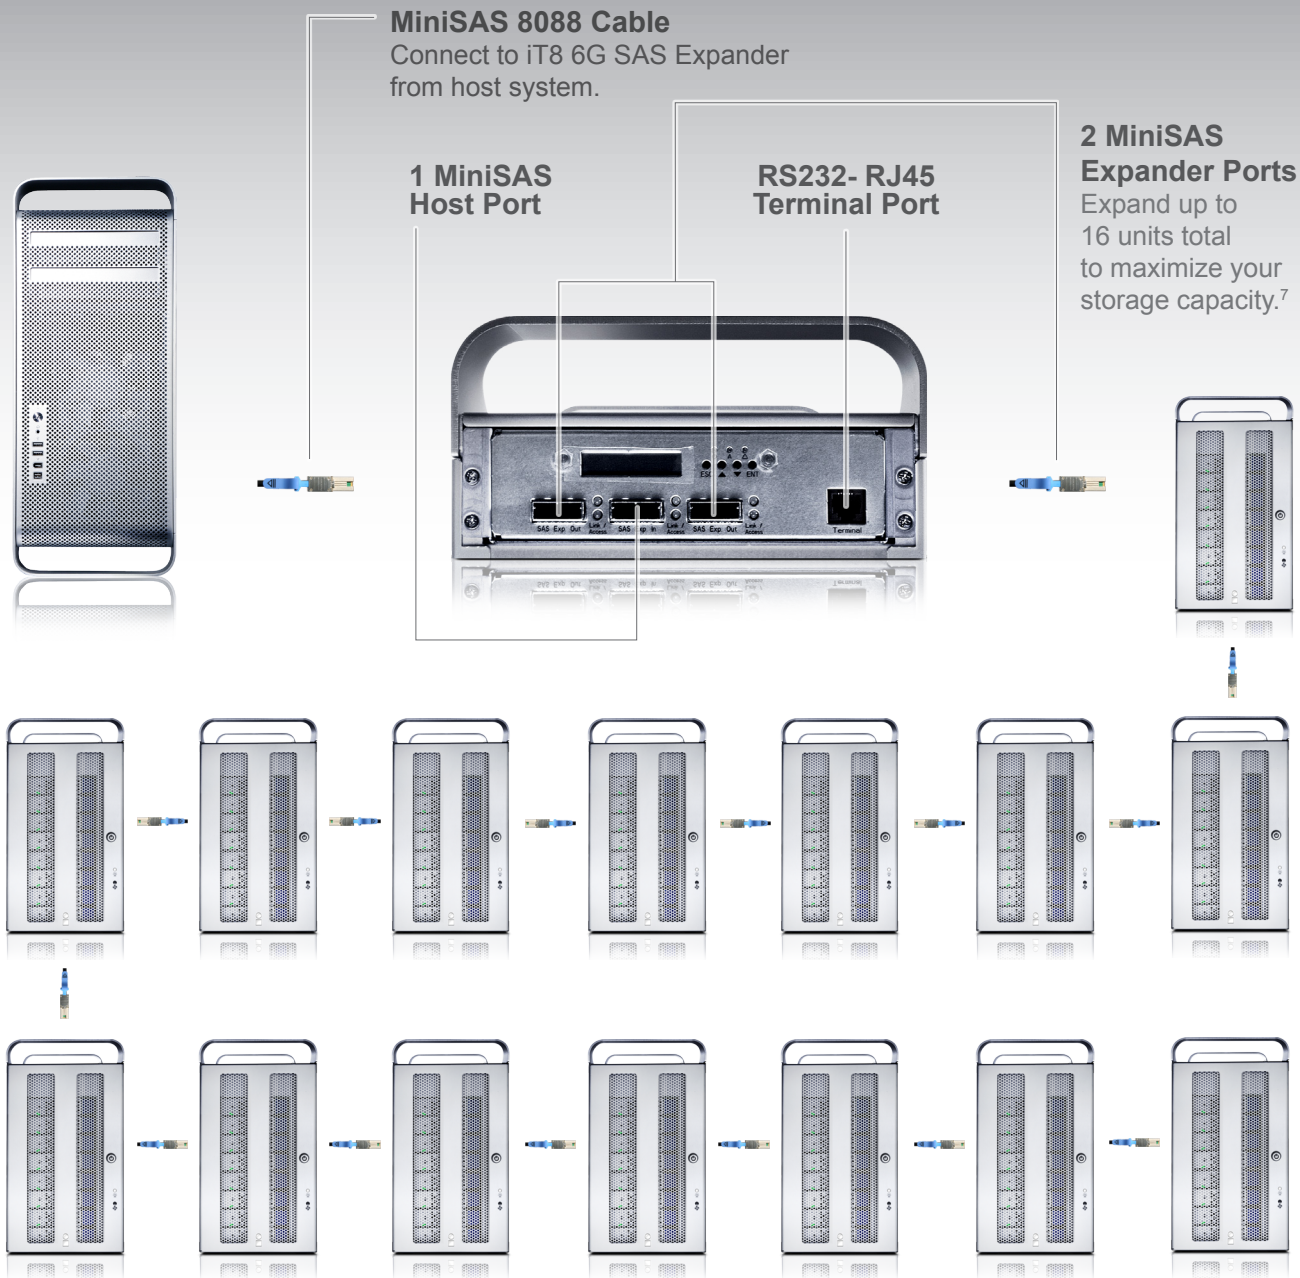

⁷ Actual figures may vary. Please refer to RAID Controller Card specifications for more details.

All products, dates, specifications, features, and figures specified in this document are introductory and are based on ideal conditions, and are subject to change without notice.

Copyright © 2011 Ci Design Co., Inc. 20 Odyssey, Irvine, CA 92618.

Ci Design and iStoragePro are registered trademarks of Commercial and Industrial Design Co., Inc. All rights reserved. All other trademarks, trade names or company names referenced herein are used for identification purposes only and are the property of their respective owners.