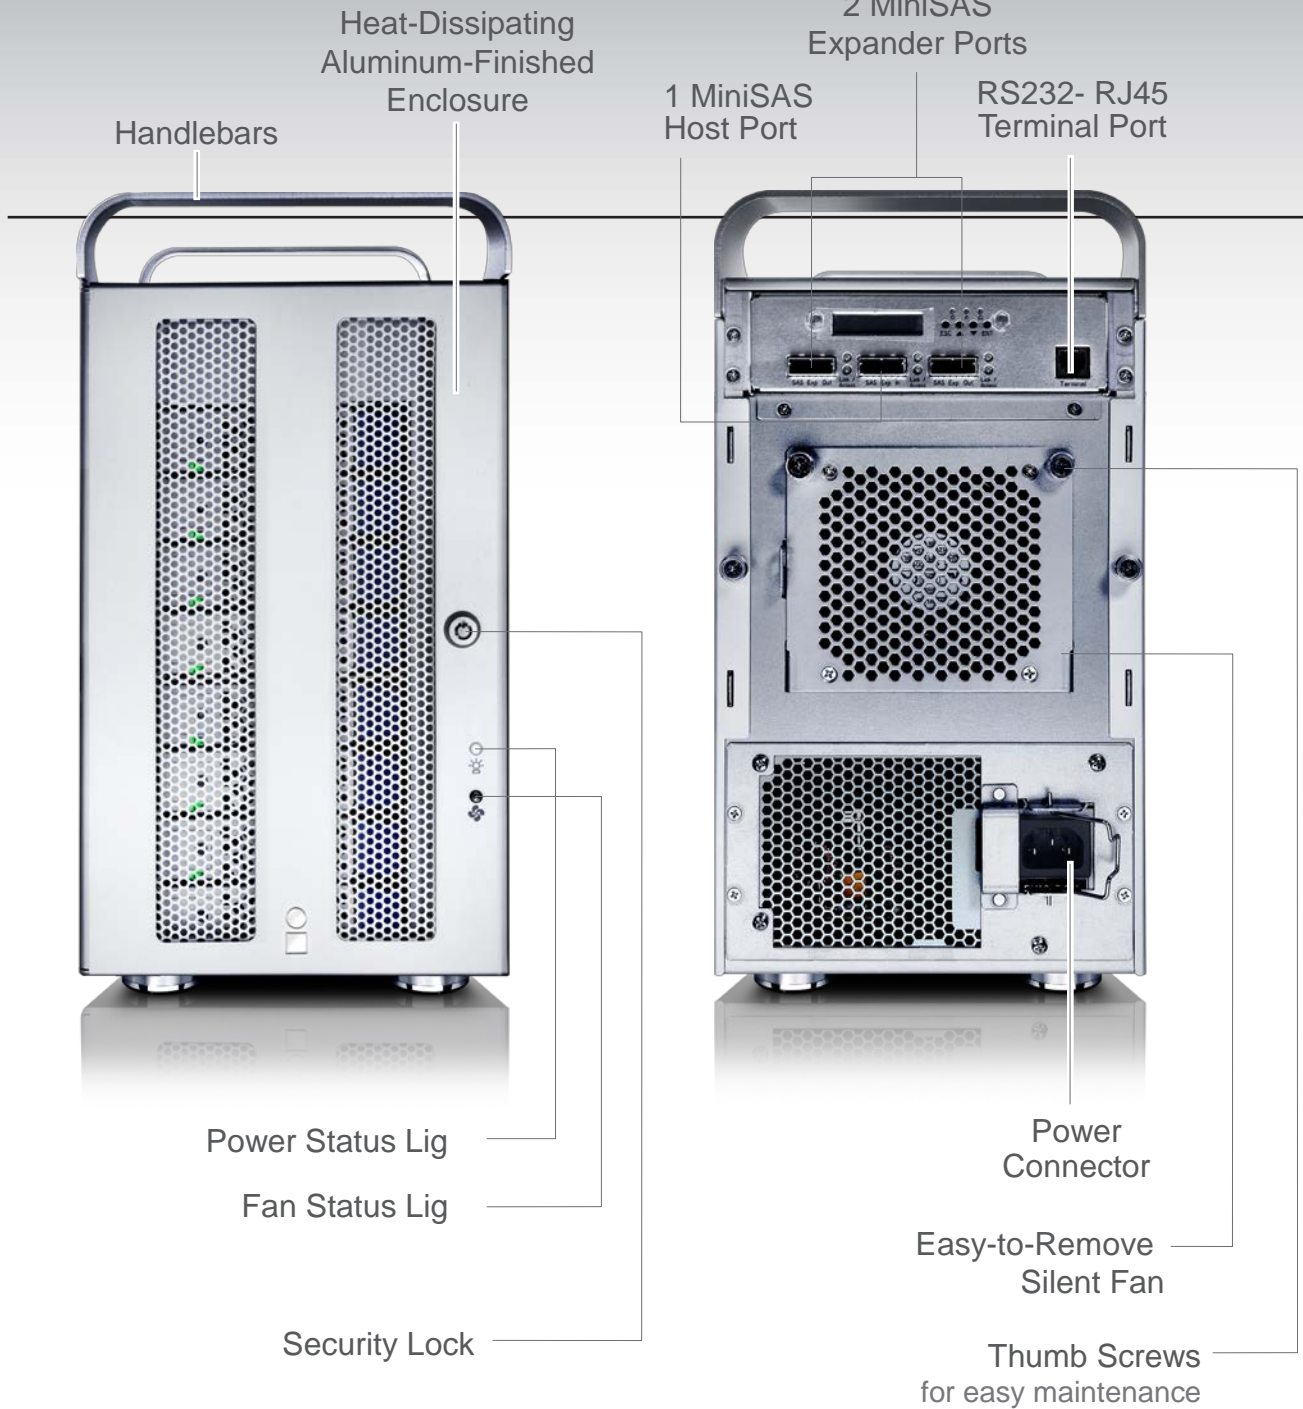

Front View

Back View