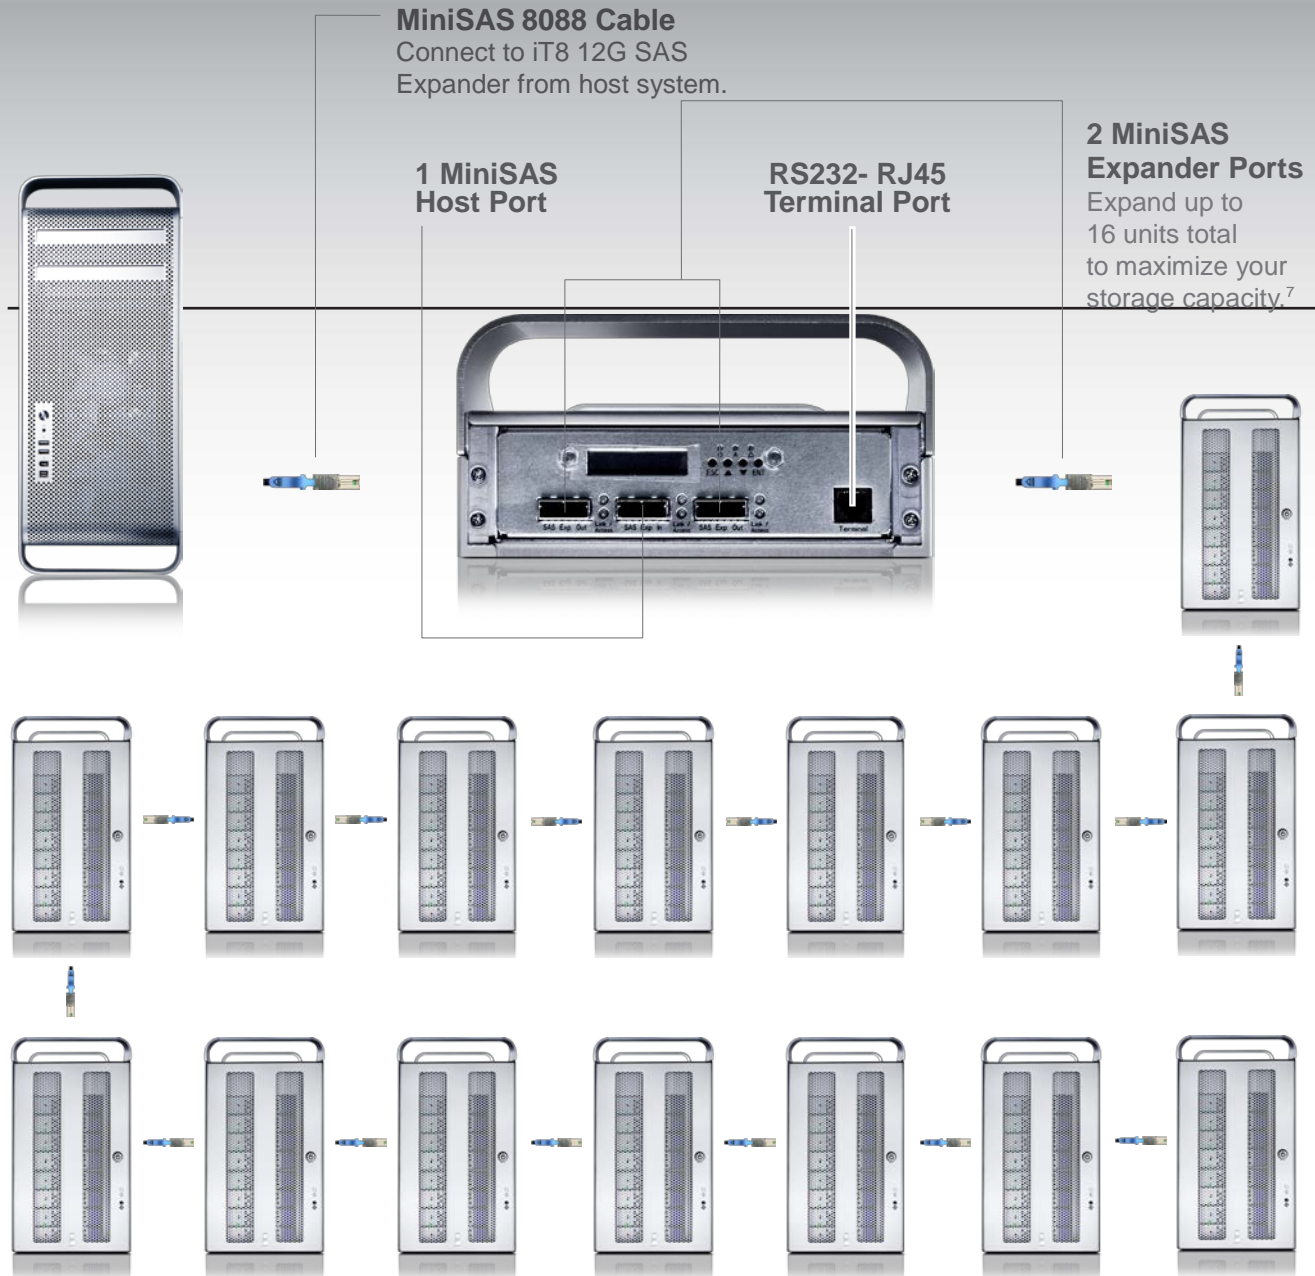

⁷ Actual figures may vary. Please refer to RAID Controller Card specifications for more details.

All products, dates, specifications, features, and figures specified in this document are introductory and are based on ideal conditions, and are subject to change without notice.

Copyright © 2011 Ci Design Co., Inc. 20 Odyssey, Irvine, CA 92618.

Ci Design and iStoragePro are registered trademarks of Commercial and Industrial Design Co., Inc. All rights reserved. All other trademarks, trade names or company names referenced herein are used for identification purposes only and are the property of their respective owners.