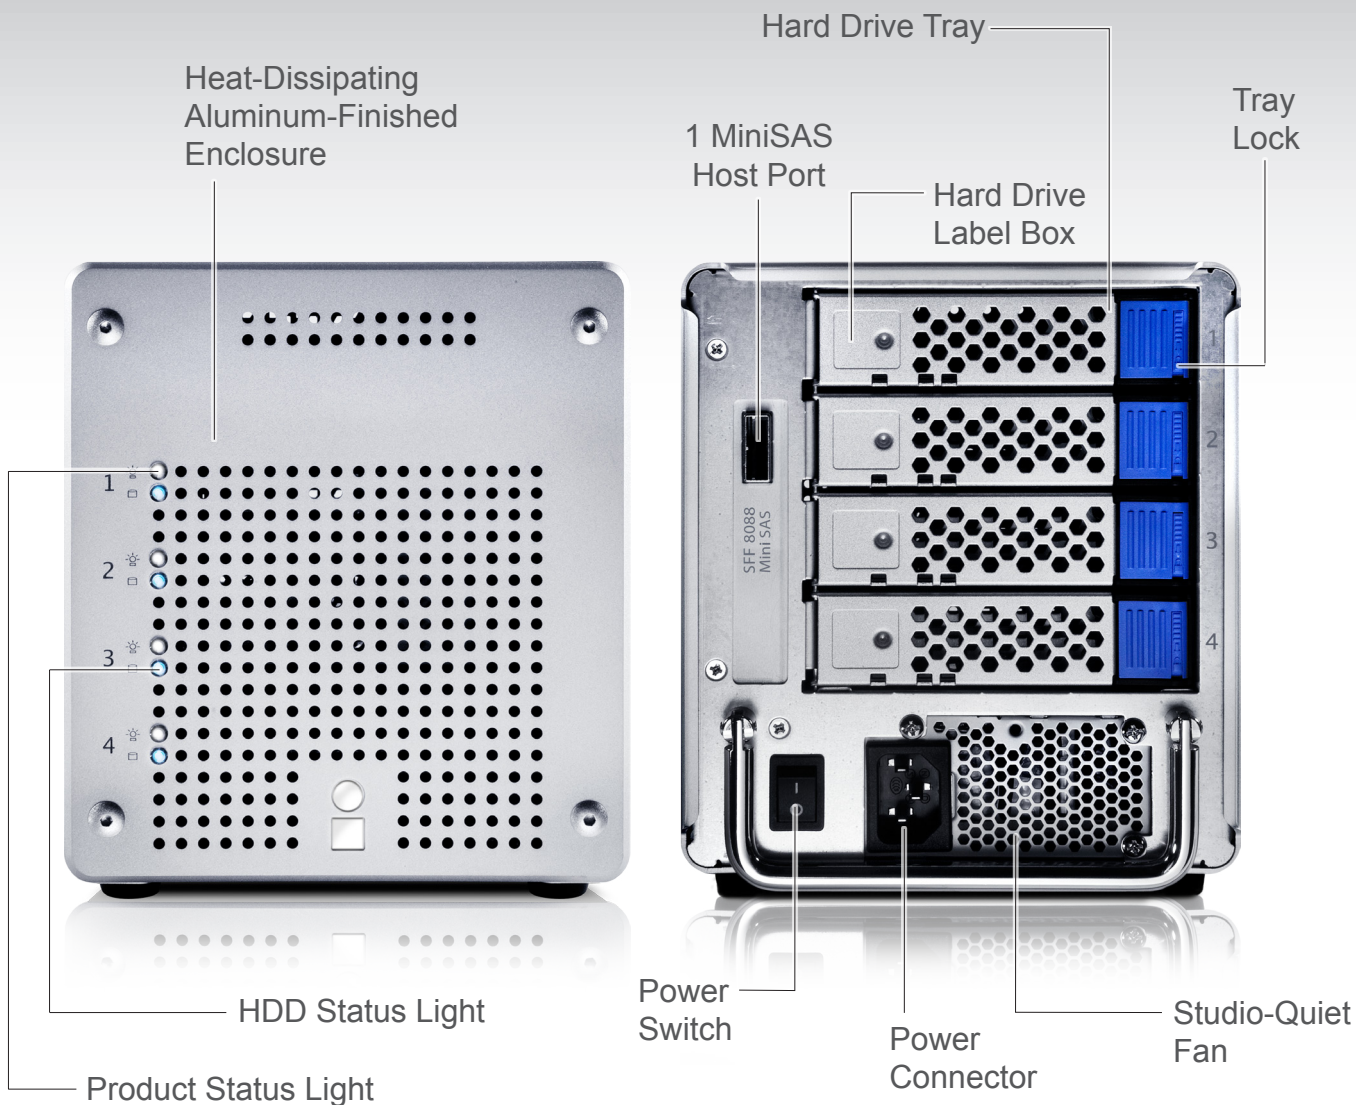

Front View

Back View

All products, dates, specifications, features, and figures specified in this document are introductory and are based on ideal conditions, and are subject to change without notice.

Copyright © 2010 Ci Design Co., Inc. 20 Odyssey, Irvine, CA 92618.

Ci Design and iStoragePro are registered trademarks of Commercial and Industrial Design Co., Inc. All rights reserved. All other trademarks, trade names or company names referenced herein are used for identification purposes only and are the property of their respective owners.