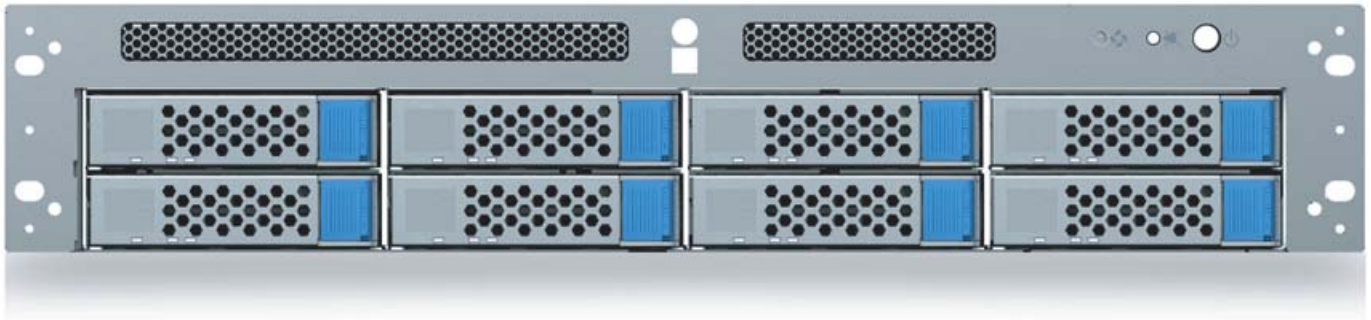

## iStoragePro 8 Bay MiniSAS Rackmount JBOD System

### Product Overview

The iStoragePro R8 MiniSAS interface provides cost effective solutions without compromising performance. iStoragePro R8 MiniSAS system can be use in editing with Apple Final Cut Pro® and Adobe® Premiere® Pro CS4 video editing software, compatible with video capture cards from AJA, Blackmagic Design, Bluefish444 and Matrox. When in use with the PCIe RAID controller, iStoragePro R8 MiniSAS can easily be configured as a RAID 0, 1, 5, 6,10 & JBOD, capable of providing performance and fault-tolerance necessary to protect your video data.

### Key Features

- Up to 16 TB of disk capacity & higher
- Two ports MiniSAS 8088 connectors
- Eight hot-swappable disk module, 3.5" SATA II drives each with up to 32MB cache & higher
- Low noise cooling fan ensures data integrity
- Universal power supply: 120-240VAC universal auto switching
- Unique design, aluminum enclosure finished
- Mac OS X , Windows® & Linux compatible
- Standard 3-Year factory warranty

### Audio / Video Application

iStoragePro R8 MiniSAS system can easily connect to PCI-E RAID controller, providing RAID5 level protection, yet it is fast enough for a 8-drives MiniSAS unit to support multi-track Audio with Protools and multi-stream video formats include DV, HDV, DVCPRO HD, ProRes 422 , uncompressed SD, uncompressed 8-bit HD & uncompressed 10-bit HD Capture and Playback Mode. Speed exceeds 600MB/Sec. iStoragePro R8 MiniSAS system is the best storage solution for digital content creators, digital audio & music production, video post-production, graphic design, digital photography, pre-press, D2D backup, video surveillance and game programming. iStoragePro R8 MiniSAS system equipped with Studio-Grade low noise cooling system making it acceptable and compatible with any studio control room.