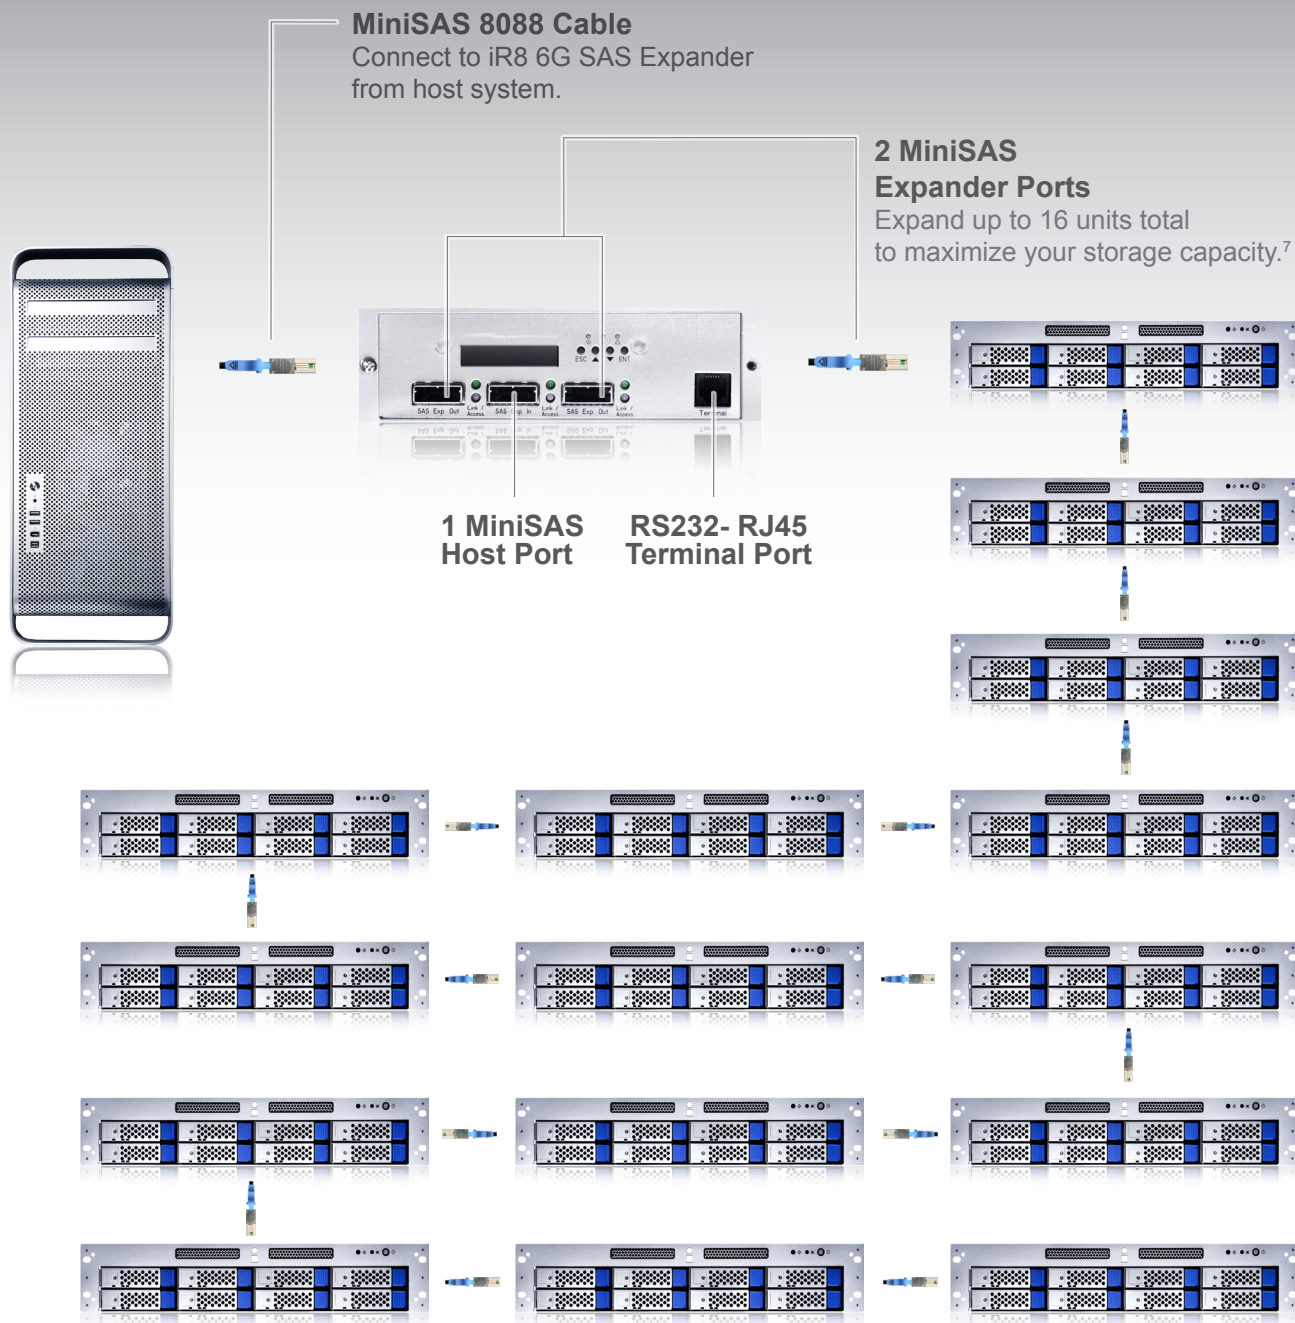

⁷ Actual figures may vary by configuration. Please refer to RAID Controller Card specifications for more details.

All products, dates, specifications, features, and figures specified in this document are introductory and are based on ideal conditions, and are subject to change without notice.

Copyright © 2011 Ci Design Co., Inc. 20 Odyssey, Irvine, CA 92618.

Ci Design and iStoragePro are registered trademarks of Commercial and Industrial Design Co., Inc. All rights reserved. All other trademarks, trade names or company names referenced herein are used for identification purposes only and are the property of their respective owners.