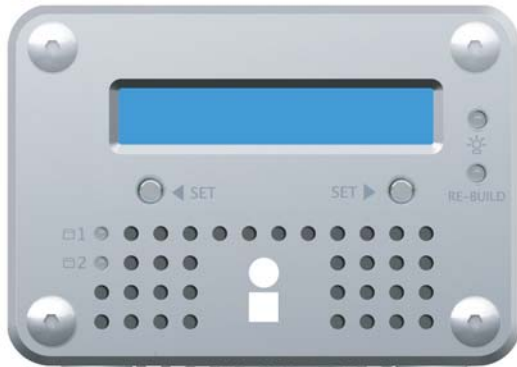

2 Bay, USB / FireWire / eSATA 2 X 2.5" storage disk with LCD

Key Features

- Capacity up to 1TB
- Multi-interface: USB, FireWire and eSATA
- RAID 0 or 1 data protected drive
- LCD View for precision monitoring
- Supports 2.5" SATA II drives @ 5400 rpm, 7200 rpm or SSD
- Heat sink and cooling fan to ensure data integrity and reliability
- Bus Powered by FireWire or USB 2.0 or power via Universal AC power adapter
- Unique Design: Aluminum finished enclosure
- MAC OS X, Windows Vista/XP (Windows XP limited to 2 TB)
- 3 Year Limited Warranty

Product Overview

The iStoragePro Pocket View RAID drive is the perfect storage solution for traveling business people and creative professionals. It is small, lightweight (using 2.5" hard drives) and sports a stylish design, created with today's lifestyle in mind. You can take your projects on the road, in the air or anywhere else your busy schedule requires. The iStoragePro Pocket View RAID drive is bus powered, or can use the included A/C adapter (if not connected to FireWire/USB). It is easy, portable and ready for action at a moment's notice. This is one of the coolest and sleekest creative media storage solutions of the 21st century.

Audio / Video Application

The iStoragePro Pocket View RAID is a perfect Notebook storage device, allowing users to backup any file types including personal data, music MP3s, high-resolution video, digital photos and Apple Time Machine system backup application. iStoragePro Pocket View RAID utilizes low power consumption and a bus-powered design, which means it can operate anywhere on the planet with easy connection to your host computer via a USB, FireWire or an eSATA interface.

Standard Items - Included:

- (1) USB, (1) eSATA Cable, (1) FireWire 800 Cable
- USB 2.0 Cable (1)
 - eSATA - eSATA Cable (1)
 - FireWire 800 Cable (1)

- (1) iStoragePro Pocket View Drive
- Pocket View 2 x 2.5" Drive
 - Power Adapter
 - User Guide
 - Product Guide CD