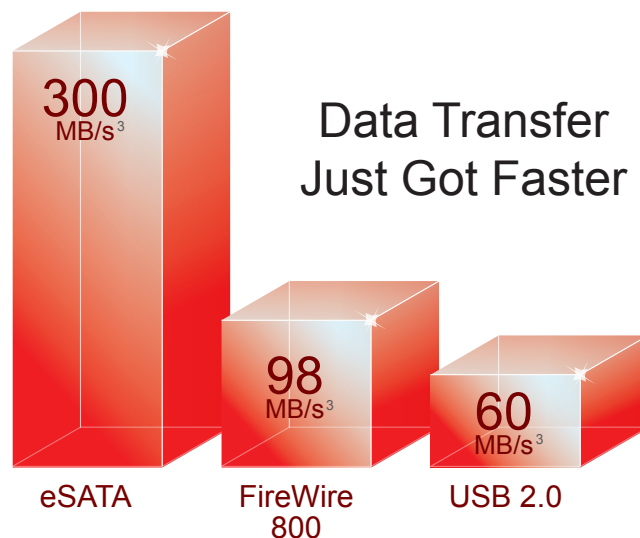

Models

	500GB	1TB	2TB
Model Number	iT1DOCK500	iT1DOCK01T	iT1DOCK02T
Product Series	Dock Series	Dock Series	Dock Series
Product Name	Dock	Dock	Dock
Raw Capacity	500GB	1TB	2TB
HDD RPM	7200RPM	7200RPM	7200RPM
HDDs	1 x 3.5" 500GB Drive	1 x 3.5" 1TB Drive	1 x 3.5" 2TB Drive
HDD Interface	3Gbps SATA II	3Gbps SATA II	3Gbps SATA II
External Host Interface	USB, FireWire, eSATA	USB, FireWire, eSATA	USB, FireWire, eSATA
Cooling	Aluminum, Passive Heat-Sink Design	Aluminum, Passive Heat-Sink Design	Aluminum, Passive Heat-Sink Design
OS Compatibility	Mac OSX, Windows¹, Linux	Mac OSX, Windows¹, Linux	Mac OSX, Windows¹, Linux
Power Supply	Power Adapter	Power Adapter	Power Adapter
Enclosure Dimensions (L x W x H)	9" x 5" x 1.6"	9" x 5" x 1.6"	9" x 5" x 1.6"
Enclosure Weight	1.5 lbs	1.5 lbs	1.5 lbs
Enclosure Weight at Full HDD Capacity	3 lbs	3 lbs	3 lbs
Package Dimensions (L x W x H)	4.5" x 12" x 8.5"	4.5" x 12" x 8.5"	4.5" x 12" x 8.5"
Package Weight at Full Capacity	4.6 lbs	4.6 lbs	4.6 lbs
Warranty	Standard 3-Year Limited Factory Warranty²	Standard 3-Year Limited Factory Warranty²	Standard 3-Year Limited Factory Warranty²

¹ Windows XP limited to capacity of up to 2TB.

² Certain restrictions apply.

What's Included

- 1 Dock Enclosure
- 1 eSATA - eSATA Cable
- 1 FireWire 400 - 400 Cable
- 1 FireWire 800 - 800 Cable
- 1 USB 2.0 - Mini USB 2.0 Cable
- 1 Universal AC Power Adapter
- 1 Product Guide CD

³ Figures are based on ideal conditions and are subject to change without notice.