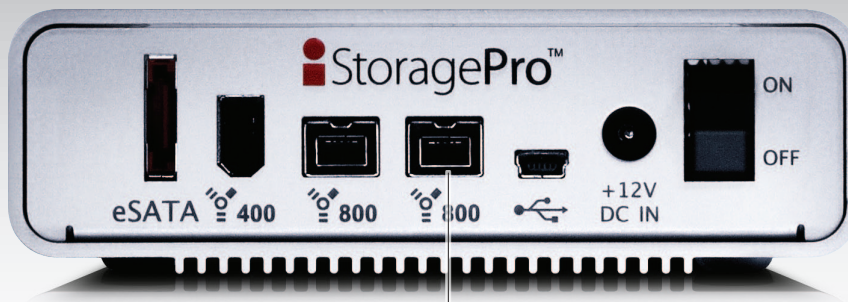

Fast Connection

Comes equipped with a super-fast eSATA interface, at least three times the speed of USB 2.0 and FireWire 400. Also includes standard USB and FireWire ports.

It's Cooler

It's a fusion of lightweight, thermal-efficient aluminum material and clever design.

³ Figures are based on ideal conditions and are subject to change without notice.

Daisy Chain Multiple Docks

Up to 63 devices⁴

Connect to multiple devices
with FireWire 800

⁴ Figures are based on ideal conditions and are subject to change without notice.