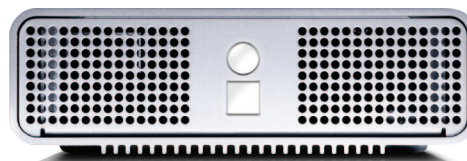

Fast Connection

Comes equipped with a super-fast eSATA interface, at least three times the speed of USB 2.0 and FireWire 400. Also includes standard USB and FireWire ports.

It's Cooler

It's a fusion of lightweight, thermal-efficient aluminum material and clever design.

³ Figures are based on ideal conditions and are subject to change without notice.

Daisy Chain Multiple Docks

Up to 63 devices⁴

Connect to multiple devices
with FireWire 800

⁴ Figures are based on ideal conditions and are subject to change without notice.