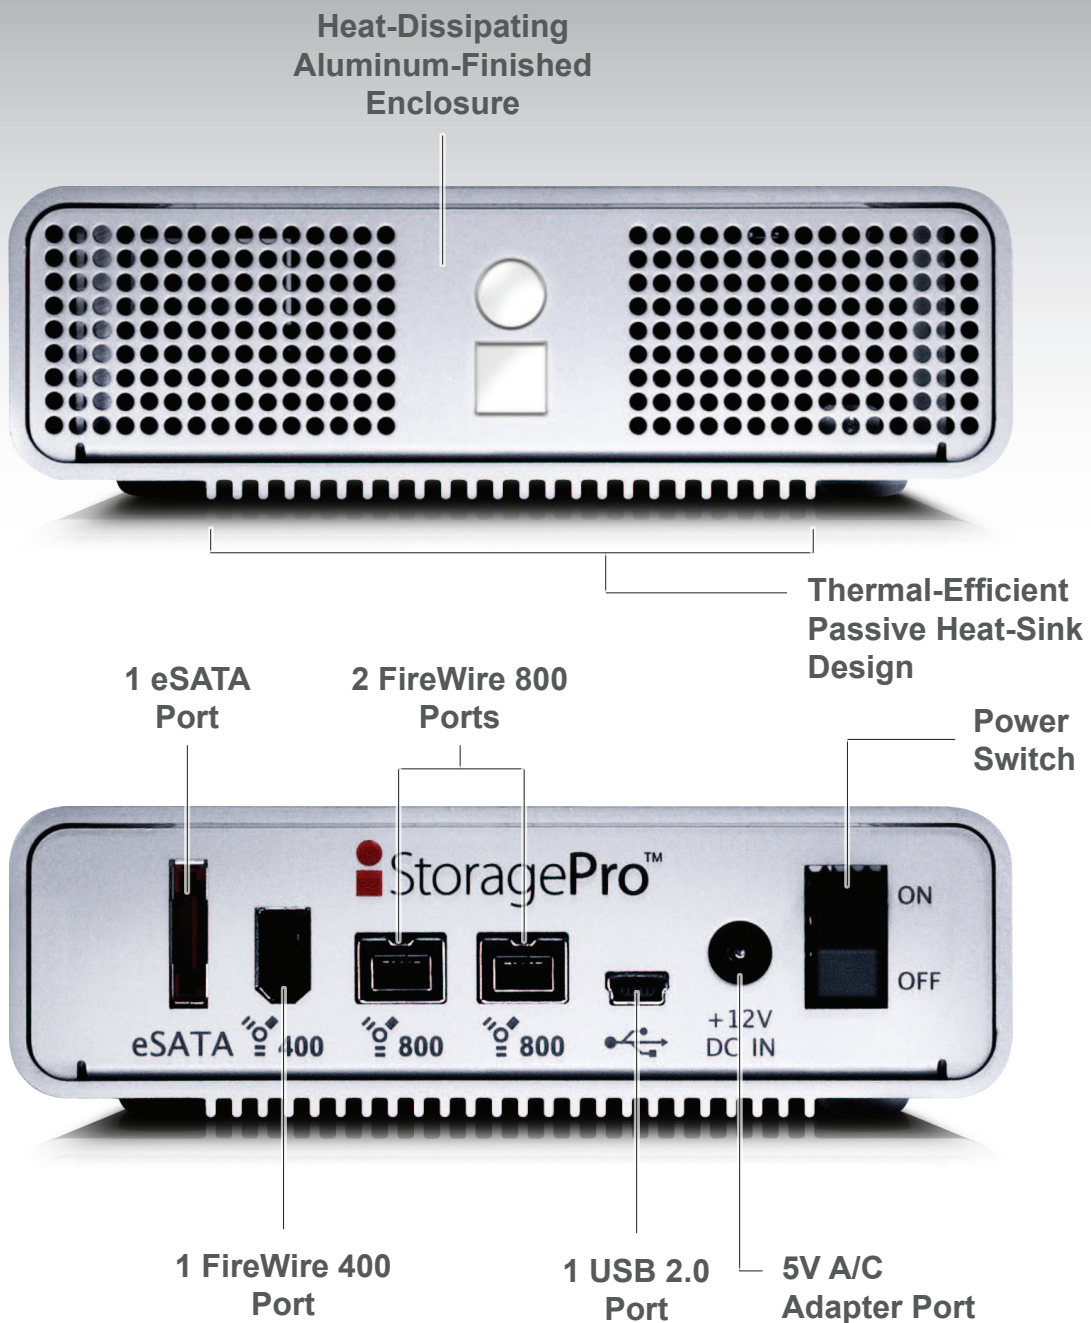

¹ Windows XP limited to capacity of up to 2TB.

² Certain restrictions apply.

What's Included

- 1 Dock Enclosure
- 1 eSATA - eSATA Cable
- 1 FireWire 400 - 400 Cable
- 1 FireWire 800 - 800 Cable
- 1 USB 2.0 - Mini USB 2.0 Cable
- 1 Universal AC Power Adapter
- 1 Product Guide CD

³ Figures are based on ideal conditions and are subject to change without notice.

Daisy Chain Multiple Docks

Up to 63 devices⁴

Connect to multiple devices
with FireWire 800

⁴ Figures are based on ideal conditions and are subject to change without notice.