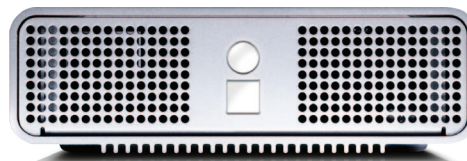

Fast Connection

Comes equipped with a super-fast eSATA interface, at least three times the speed of USB 2.0 and FireWire 400. Also includes standard USB and FireWire ports.

It's Cooler

It's a fusion of lightweight, thermal-efficient aluminum material and clever design.

³ Figures are based on ideal conditions and are subject to change without notice.

Daisy Chain Multiple Docks

Up to 63 devices⁴

Connect to multiple devices
with FireWire 800

⁴ Figures are based on ideal conditions and are subject to change without notice.