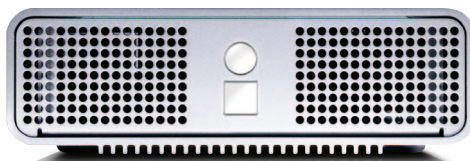

Fast Connection

Comes equipped with a super-fast eSATA interface, at least three times the speed of USB 2.0 and FireWire 400. Also includes standard USB and FireWire ports.

It's Cooler

It's a fusion of lightweight, thermal-efficient aluminum material and clever design.

³ Figures are based on ideal conditions and are subject to change without notice.

Daisy Chain Multiple Docks

Up to 63 devices⁴

Connect to multiple devices
with FireWire 800

⁴ Figures are based on ideal conditions and are subject to change without notice.