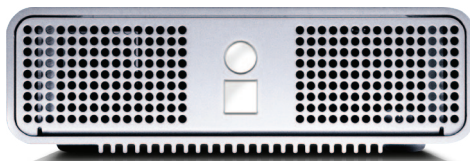

Fast Connection

Comes equipped with a super-fast eSATA interface, at least three times the speed of USB 2.0 and FireWire 400. Also includes standard USB and FireWire ports.

It's Cooler

It's a fusion of lightweight, thermal-efficient aluminum material and clever design.

³ Figures are based on ideal conditions and are subject to change without notice.

Daisy Chain Multiple Docks

Up to 63 devices⁴

Connect to multiple devices
with FireWire 800

⁴ Figures are based on ideal conditions and are subject to change without notice.